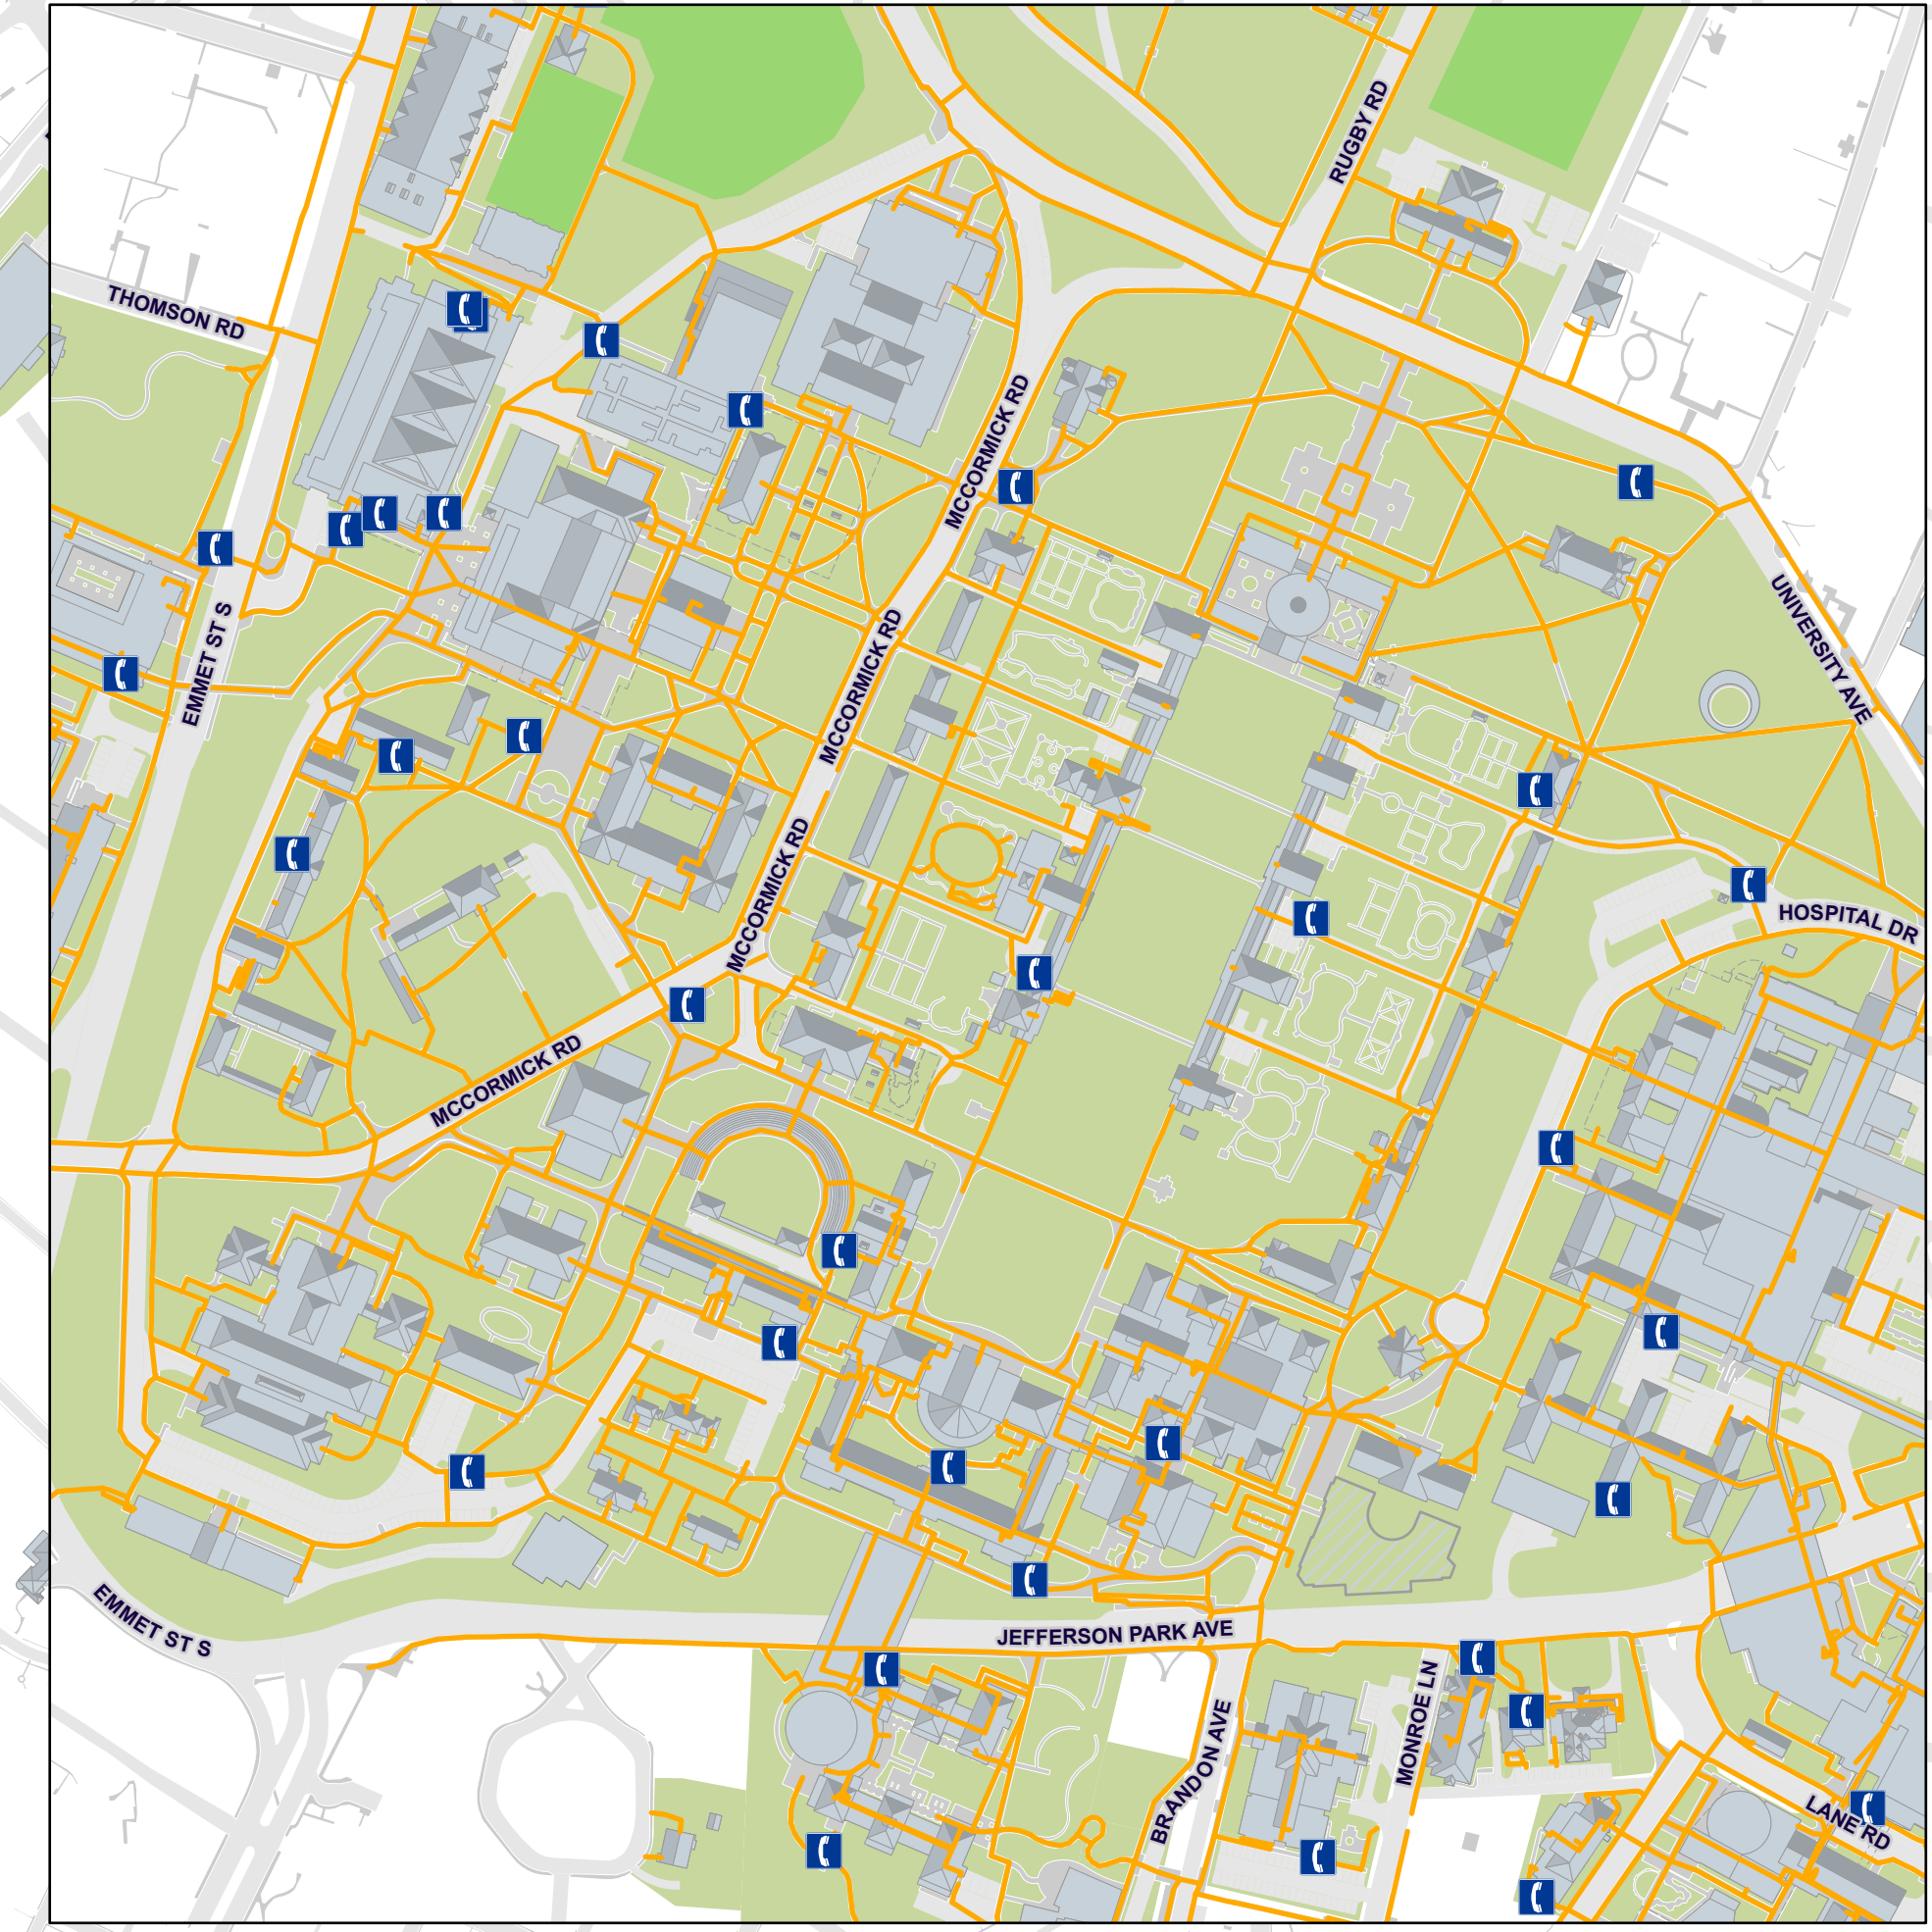

Central Grounds

Emergency Telephones (338)
 Lighted Pathways

Date: 11/3/2024

LightedPaths

0 450 900
Feet
Geospatial Engineering Services
1490 Leake Drive
Charlottesville, VA 22904