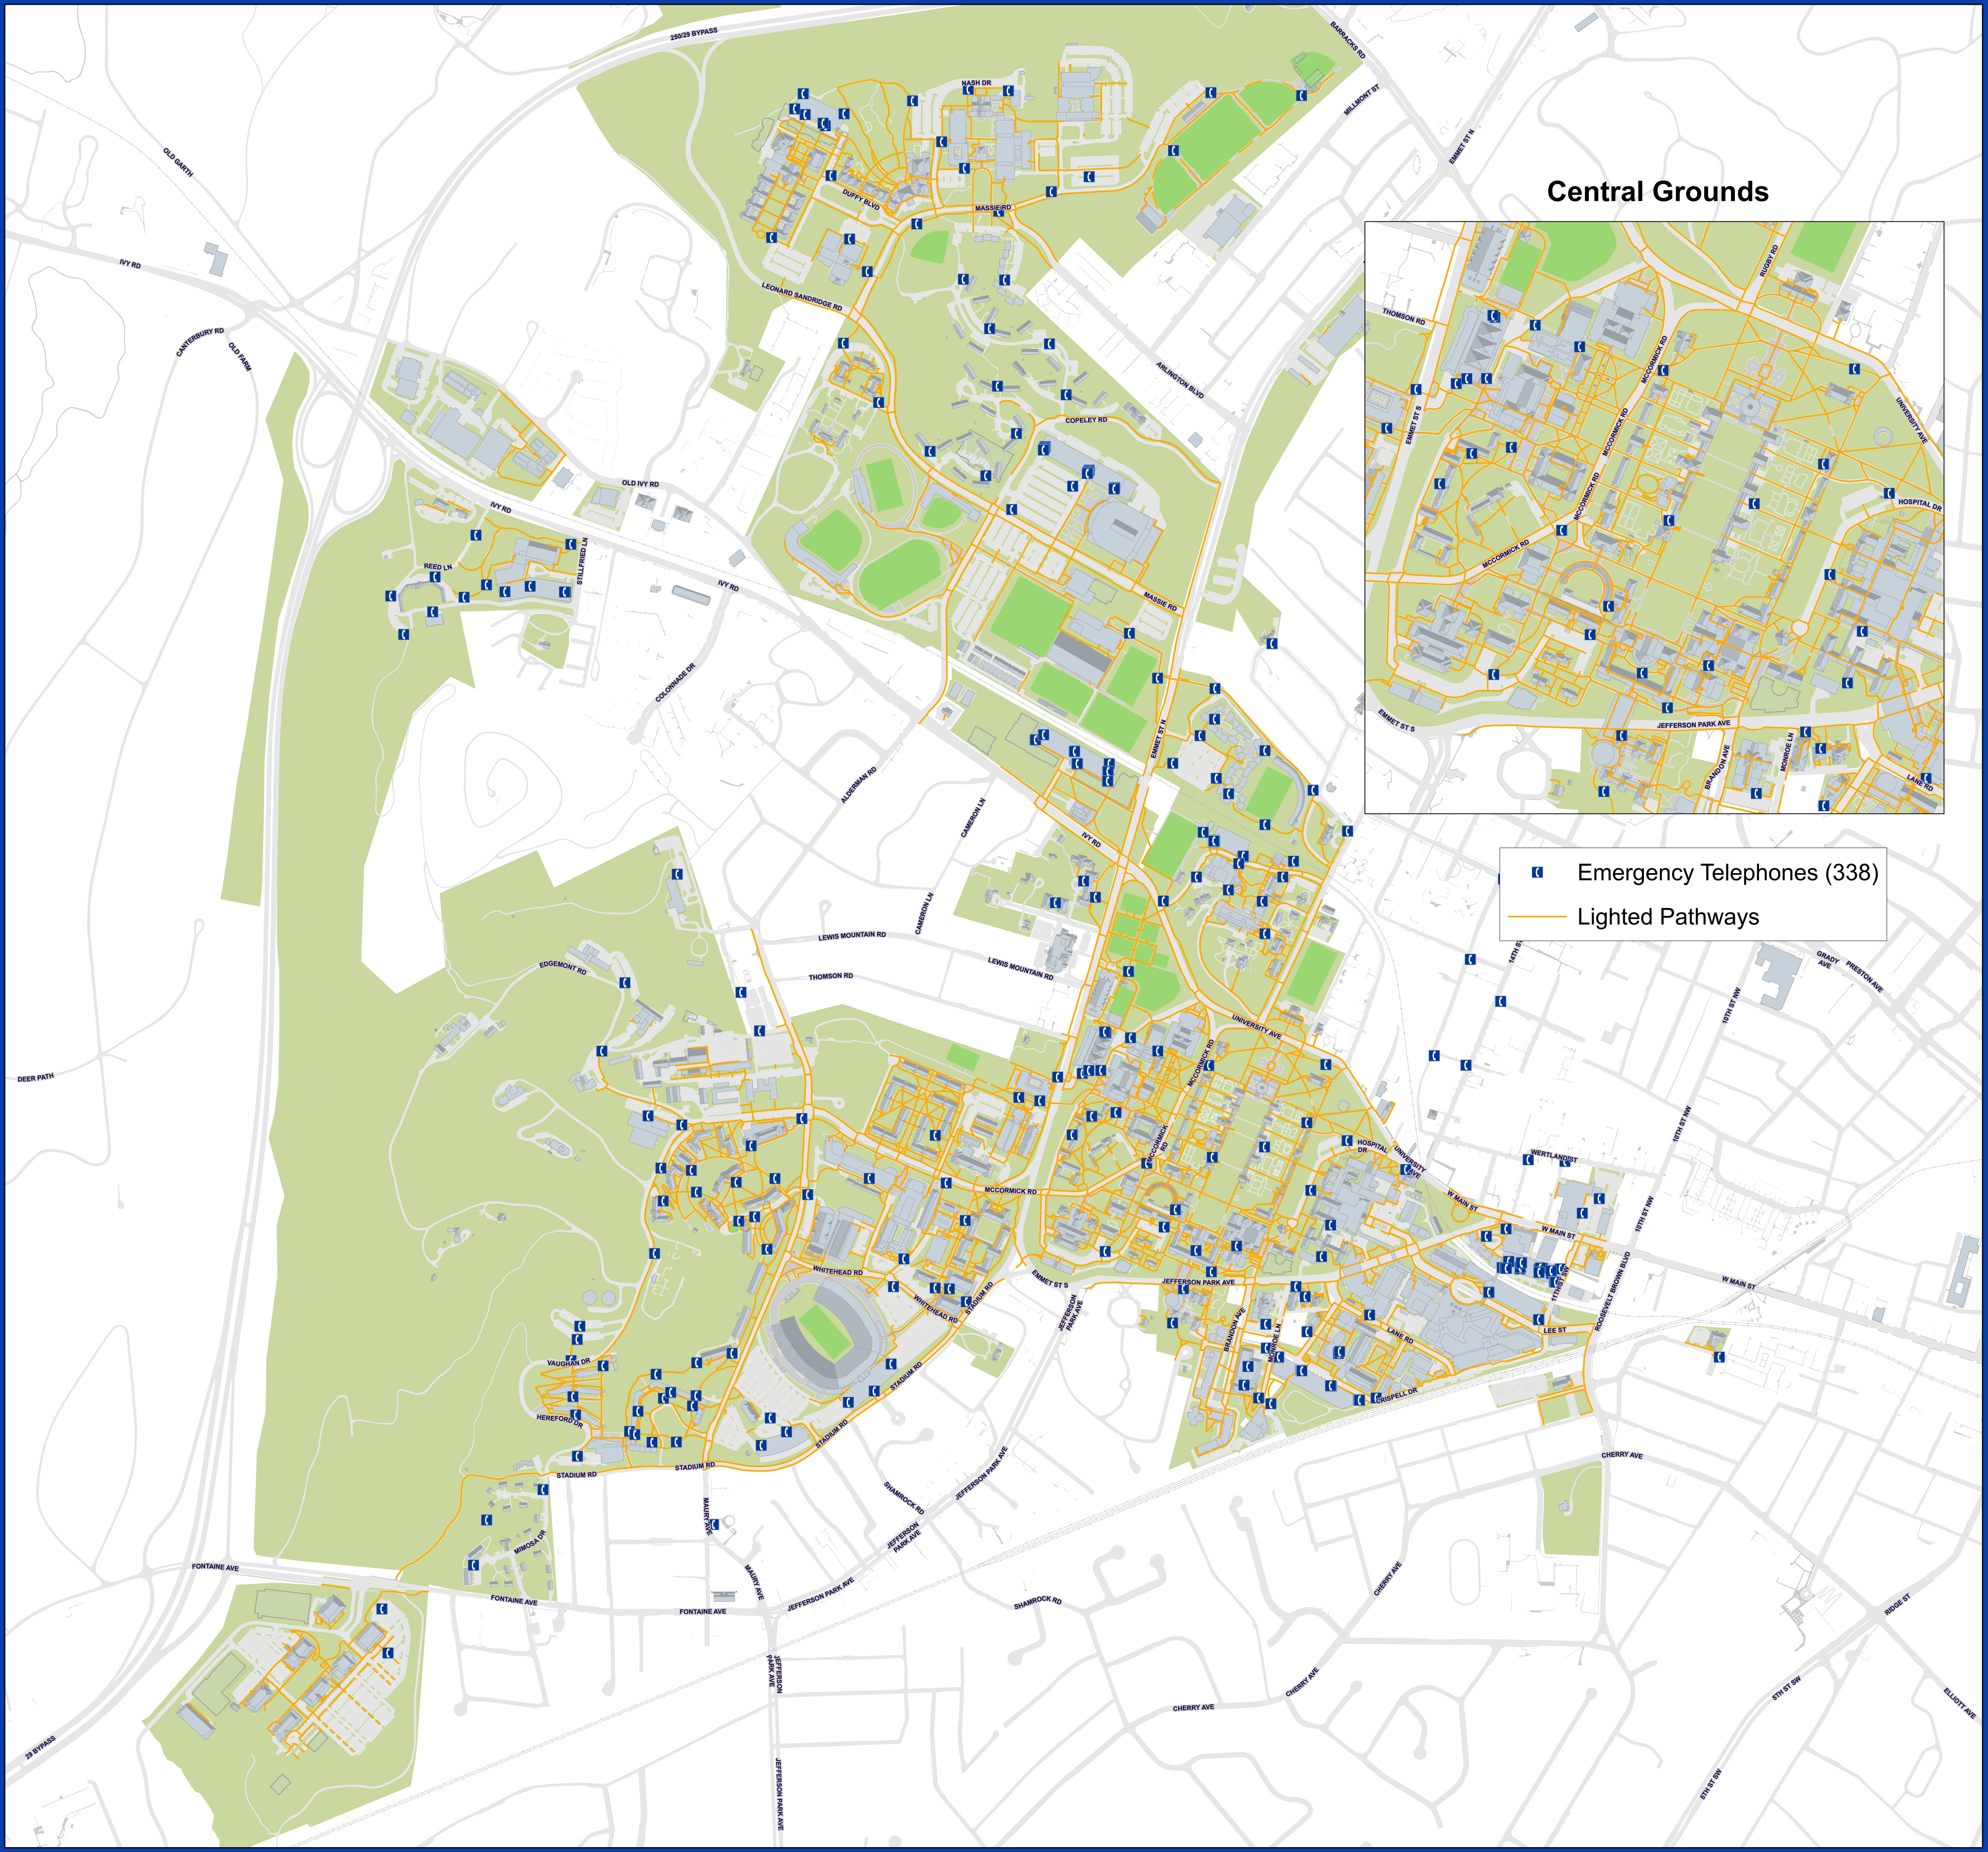

Central Grounds

Emergency Telephones (338)
 Lighted Pathways

Date: 11/3/2024

LightedPaths

0 450 900
Feet
Geospatial Engineering Services
1490 Leake Drive
Charlottesville, VA 22904